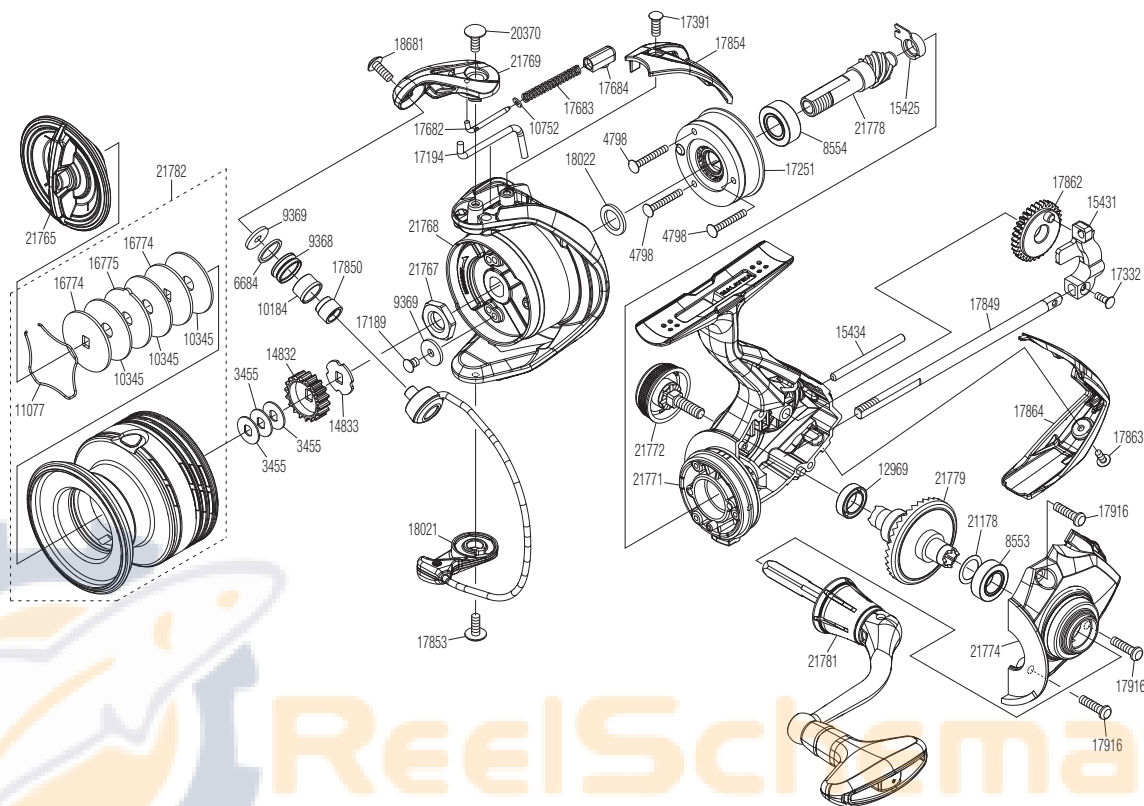

SHIMANO

NEXAVE

NEX-C3000HG

Please note that the number of adjusting washers may not always be the same as shown in the exploded views.
Please note that your actions take full responsibility when you take it apart.

(51SB49AE36X)

Part No.	Description	Part No.	Description	Part No.	Description
RD 3455	Spool Washer	RD17194	Bail Trip Lever	RD21765	Drag Knob Assembly
RD 4798	Screw	RD17251	Roller Clutch Assembly	RD21767	Rotor Nut
RD 6684	Spacer	RD17332	Screw	RD21768	Rotor
RD 8553	Ball Bearing	RD17391	Screw	RD21769	Bail Arm
RD 8554	Ball Bearing	RD17682	Bail Spring Guide A	RD21771	Body
RD 9368	Line Roller	RD17683	Bail Spring	RD21772	Handle Screw Cap Assembly
RD 9369	Washer	RD17684	Bail Spring Guide B	RD21774	Side Cover
RD10184	Bushing	RD17849	Main Shaft	RD21778	Pinion Gear
RD10345	Drag Washer	RD17850	Collar	RD21779	Drive Gear
RD10752	Bail Spring Guide A Collar	RD17853	Screw	RD21781	Handle Assembly
RD11077	Retainer	RD17854	Bail Spring Cover	RD21782	Spool Assembly
RD12969	Ball Bearing	RD17862	Oscillating Gear		
RD14832	Spool Support A	RD17863	Screw		
RD14833	Spool Support B	RD17864	Rear Protector		
RD15425	Bushing	RD17916	Screw		
RD15431	Oscillating Slider	RD18021	Bail Assembly		
RD15434	Oscillating Guide	RD18022	Washer		
RD16774	Key Washer	RD18681	Screw		
RD16775	Eared Washer	RD20370	Screw		
RD17189	Screw	RD21178	Washer		